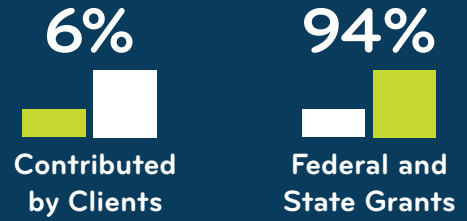

Senior Center

Revenue

Transportation

Revenue

Home-Delivered Meals

Revenue

Pets