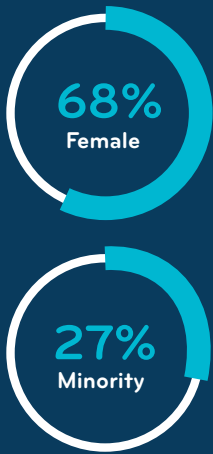

Senior Center